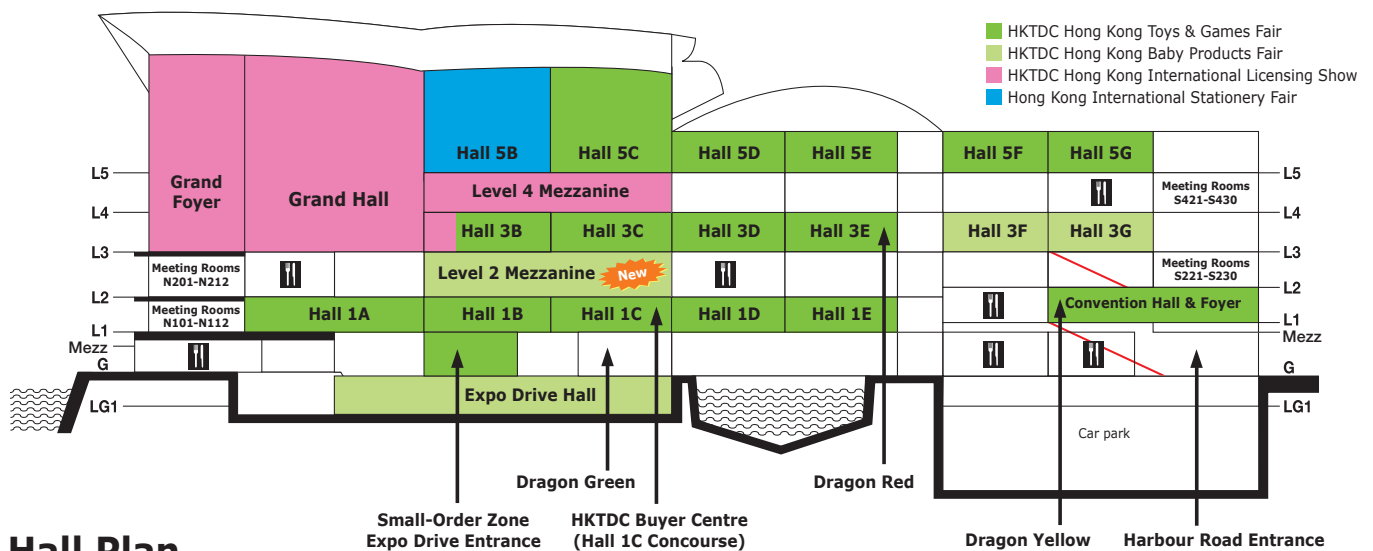

Guide to Zones

| Zone | Hall Location/Site |
|---|---|
| Brand Name Gallery | Hall 3F & 3G |
| Baby Bedding Items and Furniture | Hall 3G, Hall 3 Concourse |
| Baby Fashion Avenue | Hall 3F & 3G |
| Baby Food and Healthcare Products | Hall 3 Concourse |
| Baby Gift Sets and Souvenirs | Hall 3G |
| Baby Skincare and Bath Products | Hall 3F |
| Baby Toys and Activity | Hall 3F |
| Feeding, Nursery and Maternity Products | Hall 3F, Level 2 Mezzanine New |
| Nursery Electrical Appliances | Hall 3F |
| Strollers and Gear | Hall 3G |
| World of Strollers and Gear | Expo Drive Hall |

| Concurrent Event | Hall Location/Site |
|--|---|
| HKTDC Hong Kong International Licensing Show | Grand Hall, Foyer & Hall 3B |
| HKTDC Hong Kong Toys & Games Fair | Halls 1A-E & Concourse, 3B-E & Concourse, 5C-G, Convention Hall & Foyer |
| Hong Kong International Stationery Fair | Hall 5B |

— To access Convention Hall, please use the escalator or lift at Harbour Road Entrance or Hall 3G.

Booth Legend

展位位置圖例

| Hall Location/Site 展覽廳位置/場地 | | Level 樓層 |
|-----------------------------|--------------------------|----------|
| 3F-3G | Halls 展覽廳 3F-3G | L3 三樓 |
| 3CON | Hall 3 Concourse 展覽廳3大堂 | L3 三樓 |
| ED | Expo Drive Hall 博覽道展廳 | LG 地下 |
| M2 | Level 2 Mezzanine 二樓大堂中樓 | L2 二樓 |