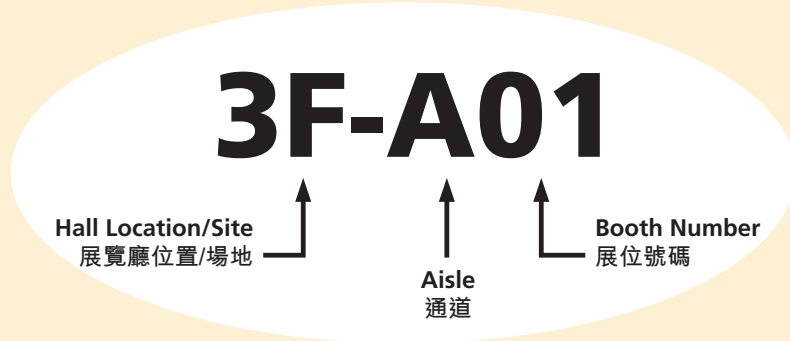

Guide to Zones

| Zone | Hall Location/Site |
|---|---|
| Brand Name Gallery | Hall 3F & 3G |
| Baby Bedding Items and Furniture | Hall 3G, Hall 3 Concourse |
| Baby Fashion Avenue | Hall 3F & 3G |
| Baby Food and Healthcare Products | Hall 3 Concourse |
| Baby Gift Sets and Souvenirs | Hall 3G |
| Baby Skincare and Bath Products | Hall 3F |
| Baby Toys and Activity | Hall 3F |
| Feeding, Nursery and Maternity Products | Hall 3F, Level 2 Mezzanine New |
| Nursery Electrical Appliances | Hall 3F |
| Strollers and Gear | Hall 3G |
| World of Strollers and Gear | Expo Drive Hall |

| Concurrent Event | Hall Location/Site |
|--|---|
| HKTDC Hong Kong International Licensing Show | Grand Hall, Foyer & Hall 3B |
| HKTDC Hong Kong Toys & Games Fair | Halls 1A-E & Concourse, 3B-E & Concourse, 5C-G, Convention Hall & Foyer |
| Hong Kong International Stationery Fair | Hall 5B |

— To access Convention Hall, please use the escalator or lift at Harbour Road Entrance or Hall 3G.

Booth Legend

展位位置圖例

| Hall Location/Site 展覽廳位置/場地 | | Level 樓層 |
|-----------------------------|--------------------------|----------|
| 3F-3G | Halls 展覽廳 3F-3G | L3 三樓 |
| 3CON | Hall 3 Concourse 展覽廳3大堂 | L3 三樓 |
| ED | Expo Drive Hall 博覽道展廳 | LG 地下 |
| M2 | Level 2 Mezzanine 二樓大堂中樓 | L2 二樓 |