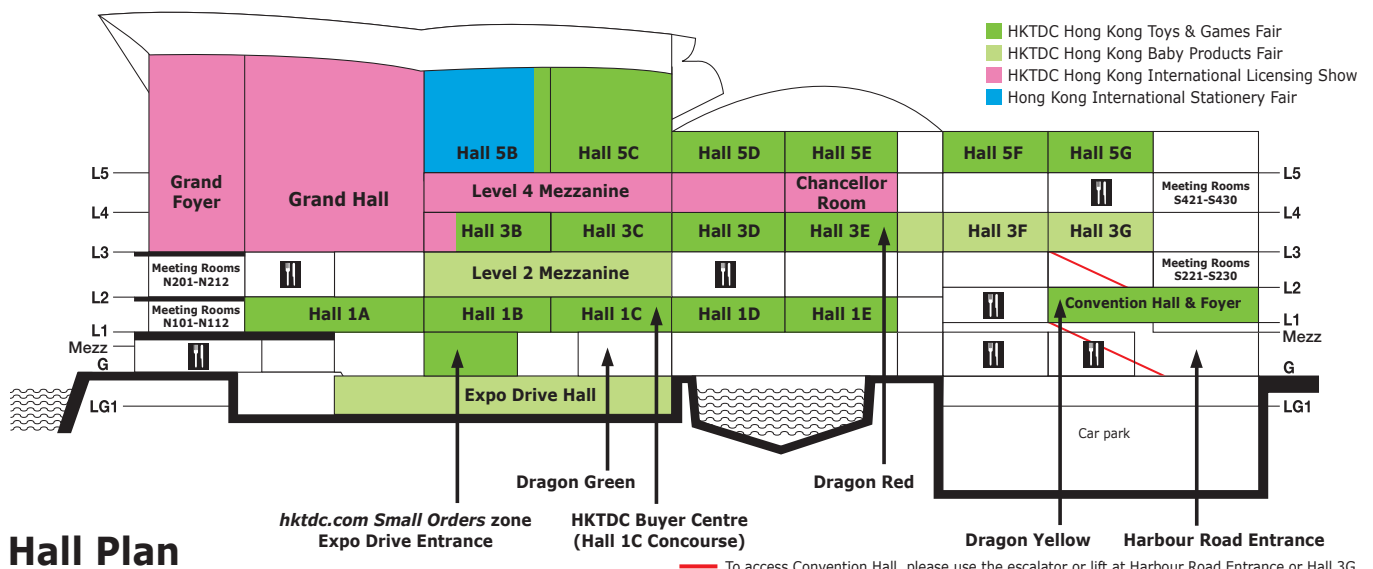

Guide to Zones

Zone	Hall Location/Site
Brand Name Gallery	Halls 3F & 3G
Baby Bedding Items and Furniture	Hall 3G, Hall 3 Concourse
Baby Fashion Avenue	Hall 3G
Baby Food and Healthcare Products	Hall 3 Concourse
Baby Gift Sets and Souvenirs	Hall 3G
Baby Skincare and Bath Products	Hall 3F
Baby Toys and Activity	Halls 3F & 3G
Feeding, Nursery and Maternity Products	Hall 3F, Level 2 Mezzanine
Nursery Electrical Appliances	Hall 3F
Strollers and Gear	Hall 3G
World of Strollers and Gear	Expo Drive Hall

Concurrent Event	Hall Location/Site
HKTDC Hong Kong International Licensing Show	Grand Hall, Foyer & Hall 3B, Level 4 Mezzanine, Chancellor Room
HKTDC Hong Kong Toys & Games Fair	Halls 1A-E & Concourse, 3B-E & Concourse, 5C-G, Convention Hall & Foyer
Hong Kong International Stationery Fair	Hall 5B

Booth Legend

展位位置圖例

Hall Location/Site 展覽廳位置/場地	Level 樓層
3F-3G Halls 展覽廳 3F-3G	L3 三樓
3CON Hall 3 Concourse 展覽廳3大堂	L3 三樓
ED Expo Drive Hall 博覽道展廳	LG 地下
M2 Level 2 Mezzanine 二樓大堂中樓	L2 二樓