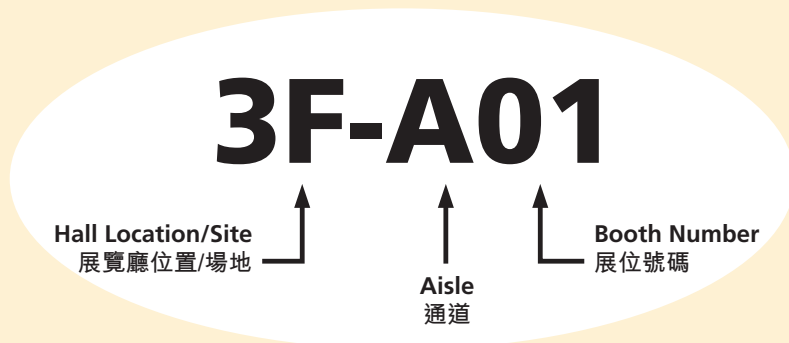

Guide to Zones

Zone	Hall Location/Site
Brand Name Gallery	Halls 3F & 3G
Baby Bedding Items and Furniture	Hall 3G, Hall 3 Concourse
Baby Fashion Avenue	Hall 3G
Baby Food and Healthcare Products	Hall 3 Concourse
Baby Gift Sets and Souvenirs	Hall 3G
Baby Skincare and Bath Products	Hall 3F
Baby Toys and Activity	Halls 3F & 3G
Feeding, Nursery and Maternity Products	Hall 3F, Level 2 Mezzanine
Nursery Electrical Appliances	Hall 3F
Strollers and Gear	Hall 3G
World of Strollers and Gear	Expo Drive Hall

Concurrent Event	Hall Location/Site
HKTDC Hong Kong International Licensing Show	Grand Hall, Foyer & Hall 3B, Level 4 Mezzanine, Chancellor Room
HKTDC Hong Kong Toys & Games Fair	Halls 1A-E & Concourse, 3B-E & Concourse, 5C-G, Convention Hall & Foyer
Hong Kong International Stationery Fair	Hall 5B

Booth Legend

展位位置圖例

Hall Location/Site 展覽廳位置/場地	Level 樓層
3F-3G Halls 展覽廳 3F-3G	L3 三樓
3CON Hall 3 Concourse 展覽廳3大堂	L3 三樓
ED Expo Drive Hall 博覽道展廳	LG 地下
M2 Level 2 Mezzanine 二樓大堂中樓	L2 二樓