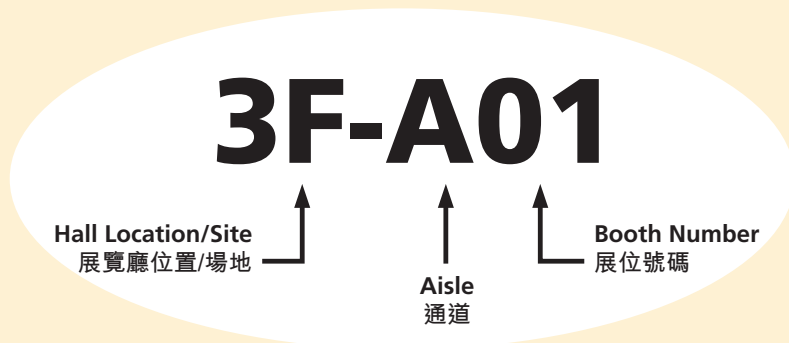

| Group Pavilion | Hall Location/Site |
|----------------|--------------------|
| Korea | Hall 3 Concourse |
| Taiwan | Hall 5E |

| Concurrent Event | Hall Location/Site |
|--|--|
| HKTDC Hong Kong International Licensing Show | Grand Hall, Foyer & Hall 3B, Level 4 Mezzanine, Chancellor Room, Meeting Rooms S421-S430 |
| HKTDC Hong Kong Toys & Games Fair | Halls 1A-E & Concourse, 3B-E & Concourse, 5B-G, Convention Hall & Foyer |
| Hong Kong International Stationery Fair | Hall 5B |

— To access Convention Hall, please use the escalator or lift at Harbour Road Entrance or Hall 3G.

Booth Legend

展位位置圖例

| Hall Location/Site 展覽廳位置/場地 | Level 樓層 |
|-------------------------------------|----------|
| 3F-3G Halls 展覽廳 3F-3G | L3 三樓 |
| 3CON Hall 3 Concourse 展覽廳3大堂 | L3 三樓 |
| ED Expo Drive Hall 博覽道展廳 | LG 地下 |
| M2 Level 2 Mezzanine 二樓大堂中樓 | L2 二樓 |