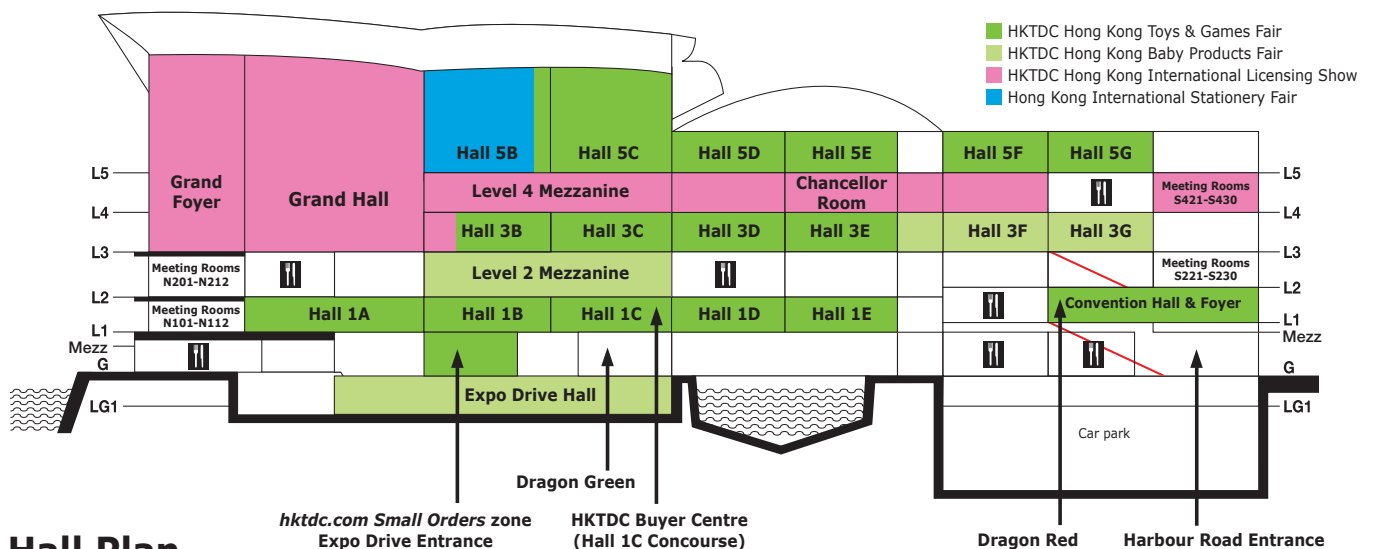

Guide to Zones and Group Pavilions

| Zone | Hall Location/Site |
|---|---------------------------------|
| Brand Name Gallery | Halls 3F & 3G |
| Baby Bedding Items and Furniture | Halls 3F, 3G & Hall 3 Concourse |
| Baby Fashion Avenue | Hall 3G |
| Baby Food and Healthcare Products | Hall 3 Concourse |
| Baby Gift Sets and Souvenirs | Hall 3G |
| Baby Learning Toys | Hall 3 Concourse |
| Baby Skincare and Bath Products | Hall 3F |
| Baby Tech | Hall 3F |
| Baby Toys and Activity | Hall 3F |
| Disposable Baby Products | Level 2 Mezzanine |
| Feeding, Nursery and Maternity Products | Hall 3F & Level 2 Mezzanine |
| Strollers and Gear | Hall 3G |
| World of Strollers and Gear | Expo Drive Hall |

| Group Pavilion | Hall Location/Site |
|----------------|--------------------|
| Korea | Hall 3 Concourse |
| Taiwan | Hall 5E |

| Concurrent Event | Hall Location/Site |
|--|--|
| HKTDC Hong Kong International Licensing Show | Grand Hall, Foyer & Hall 3B, Level 4 Mezzanine, Chancellor Room, Meeting Rooms S421-S430 |
| HKTDC Hong Kong Toys & Games Fair | Halls 1A-E & Concourse, 3B-E & Concourse, 5B-G, Convention Hall & Foyer |
| Hong Kong International Stationery Fair | Hall 5B |

— To access Convention Hall, please use the escalator or lift at Harbour Road Entrance or Hall 3G.

Booth Legend

展位位置圖例

| Hall Location/Site 展覽廳位置/場地 | Level 樓層 |
|-------------------------------------|----------|
| 3F-3G Halls 展覽廳 3F-3G | L3 三樓 |
| 3CON Hall 3 Concourse 展覽廳3大堂 | L3 三樓 |
| ED Expo Drive Hall 博覽道展廳 | LG 地下 |
| M2 Level 2 Mezzanine 二樓大堂中樓 | L2 二樓 |