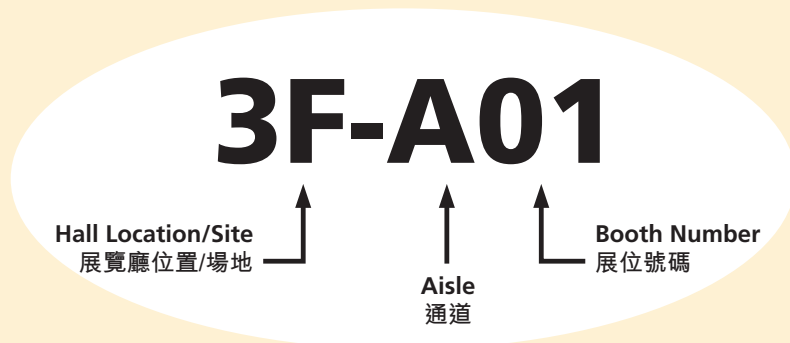

Guide to Zones and Group Pavilions

Zone	Hall Location/Site
Brand Name Gallery	Halls 3F & 3G
Baby Bedding Items and Furniture	Halls 3F, 3G & Hall 3 Concourse
Baby Fashion Avenue	Hall 3G
Baby Food and Healthcare Products	Hall 3 Concourse
Baby Skincare and Bath Products	Hall 3F
Baby Tech	Hall 3F
Baby Toys and Activity	Hall 3F
Disposable Baby Products	Level 2 Mezzanine
Feeding, Nursery and Maternity Products	Hall 3F & Level 2 Mezzanine
Strollers and Gear	Hall 3G
World of Strollers and Gear I	Expo Drive Hall
World of Strollers and Gear II	Convention Hall & Foyer

Group Pavilion	Hall Location/Site
Hong Kong Children, Babies, Maternity Industries Association	Hall 3G
Korea	Hall 3 Concourse
Singapore	Hall 3 Concourse

Concurrent Event	Hall Location/Site
HKTDC Hong Kong International Licensing Show	Grand Hall, Foyer & Hall 3B, Level 4 Mezzanine, Chancellor Room, Meeting Rooms S421-S430
HKTDC Hong Kong Toys & Games Fair	Halls 1A-E & Concourse, 3B-E & Concourse, 5B-G
Hong Kong International Stationery Fair	Hall 5B

— To access Convention Hall, please use the escalator or lift at Harbour Road Entrance or Hall 3G.

Booth Legend

展位位置圖例

Hall Location/Site 展覽廳位置/場地	Level 樓層
3F-3G Halls 展覽廳 3F-3G	L3 三樓
3CON Hall 3 Concourse 展覽廳3大堂	L3 三樓
ED Expo Drive Hall 博覽道展廳	LG 地下
M2 Level 2 Mezzanine 二樓大堂中樓	L2 二樓
CH Convention Hall & Foyer 會議廳及前廳	L1 一樓