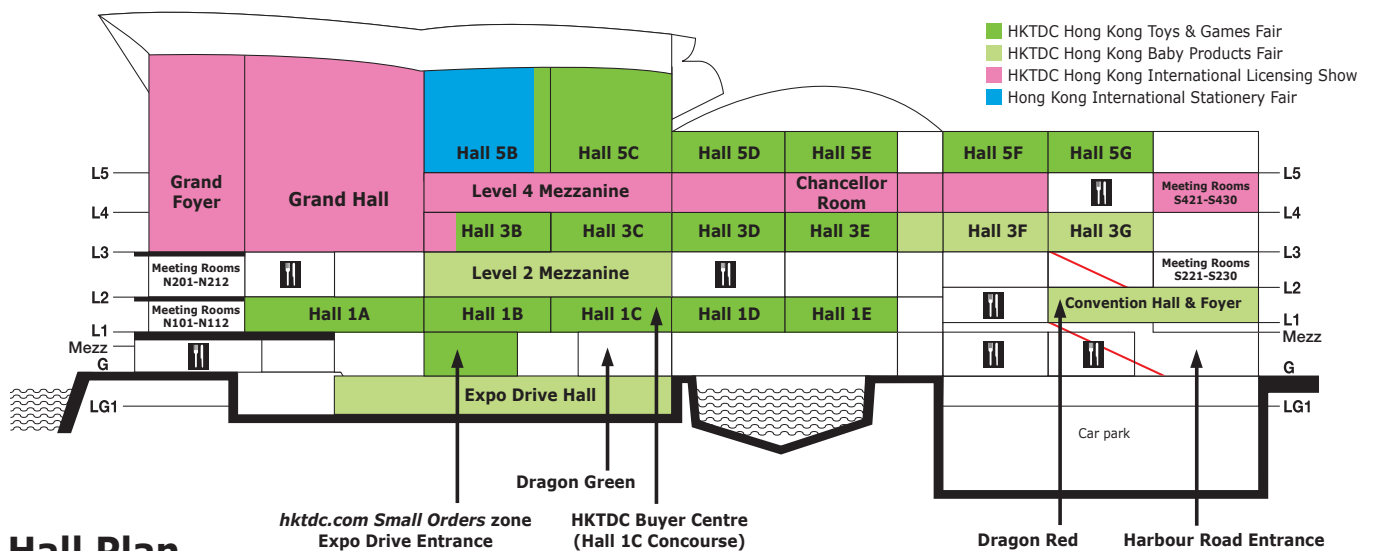

Guide to Zones and Group Pavilions

Zone	Hall Location/Site
Brand Name Gallery	Halls 3F & 3G
Baby Bedding Items and Furniture	Halls 3F, 3G & Hall 3 Concourse
Baby Fashion Avenue	Hall 3G
Baby Food and Healthcare Products	Hall 3 Concourse
Baby Skincare and Bath Products	Hall 3F
Baby Tech	Hall 3F
Baby Toys and Activity	Hall 3F
Disposable Baby Products	Level 2 Mezzanine
Feeding, Nursery and Maternity Products	Hall 3F & Level 2 Mezzanine
Strollers and Gear	Hall 3G
World of Strollers and Gear I	Expo Drive Hall
World of Strollers and Gear II	Convention Hall & Foyer

Group Pavilion	Hall Location/Site
Hong Kong Children, Babies, Maternity Industries Association	Hall 3G
Korea	Hall 3 Concourse
Singapore	Hall 3 Concourse

Concurrent Event	Hall Location/Site
HKTDC Hong Kong International Licensing Show	Grand Hall, Foyer & Hall 3B, Level 4 Mezzanine, Chancellor Room, Meeting Rooms S421-S430
HKTDC Hong Kong Toys & Games Fair	Halls 1A-E & Concourse, 3B-E & Concourse, 5B-G
Hong Kong International Stationery Fair	Hall 5B

— To access Convention Hall, please use the escalator or lift at Harbour Road Entrance or Hall 3G.

Booth Legend

展位位置圖例

Hall Location/Site 展覽廳位置/場地	Level 樓層
3F-3G Halls 展覽廳 3F-3G	L3 三樓
3CON Hall 3 Concourse 展覽廳3大堂	L3 三樓
ED Expo Drive Hall 博覽道展廳	LG 地下
M2 Level 2 Mezzanine 二樓大堂中樓	L2 二樓
CH Convention Hall & Foyer 會議廳及前廳	L1 一樓